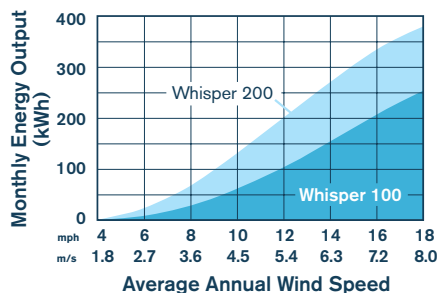

MONTHLY ENERGY

FIVE YEAR WARRANTY

Southwest Windpower

1801 W. Route 66
Flagstaff, AZ 86001 USA

928.779.9463
www.windenergy.com

Makers of Skystream 3.7® / AIR / Whisper

Printed on recycled paper using vegetable inks.