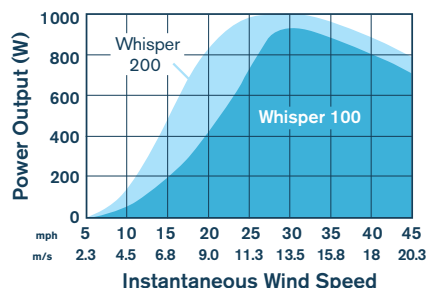

Made in the USA

Technical Specifications

WHISPER 100

Rotor Diameter	7 ft (2.1 m)
Weight	47 lb (21 kg) box: 74 lb (22.56 kg)
Shipping Dimensions	51 x 20 x 13 in (1295 x 508 x 330 mm)
Mount	2.5 in schedule 40 (6.35 cm) pipe
Start-Up Wind Speed	7.5 mph (3.4 m/s)
Voltage	12, 24, 36, 48 VDC
Rated Power	900 watts at 28 mph (12.5 m/s)
Turbine Controller	Whisper controller
Body	Cast aluminum/marine option
Blades	3-Carbon reinforced fiberglass
Overspeed Protection	Patented side-furling
Kilowatt Hours Per Month	100 kWh/mo at 12 mph (5.4 m/s)
Survival Wind Speed	120 mph (55 m/s)
Warranty	5 year limited warranty

WHISPER 200

Rotor Diameter	9 feet (2.7 m)
Weight	65 lb (30 kg) box: 87 lb (39.46 kg)
Shipping Dimensions	51 x 20 x 13 in (1295 x 508 x 330 mm)
Mount	2.5 in schedule 40 (6.35 cm) pipe
Start-Up Wind Speed	7 mph (3.1 m/s)
Voltage	24, 36, 48 VDC (HV available)
Rated Power	1000 watts at 26 mph (11.6 m/s)
Turbine Controller	Whisper controller
Body	Cast aluminum/marine option
Blades	3-Carbon reinforced fiberglass
Overspeed Protection	Patented side-furling
Kilowatt Hours Per Month	200 kWh/mo at 12 mph (5.4 m/s)
Survival Wind Speed	120 mph (55 m/s)
Warranty	5 year limited warranty

POWER